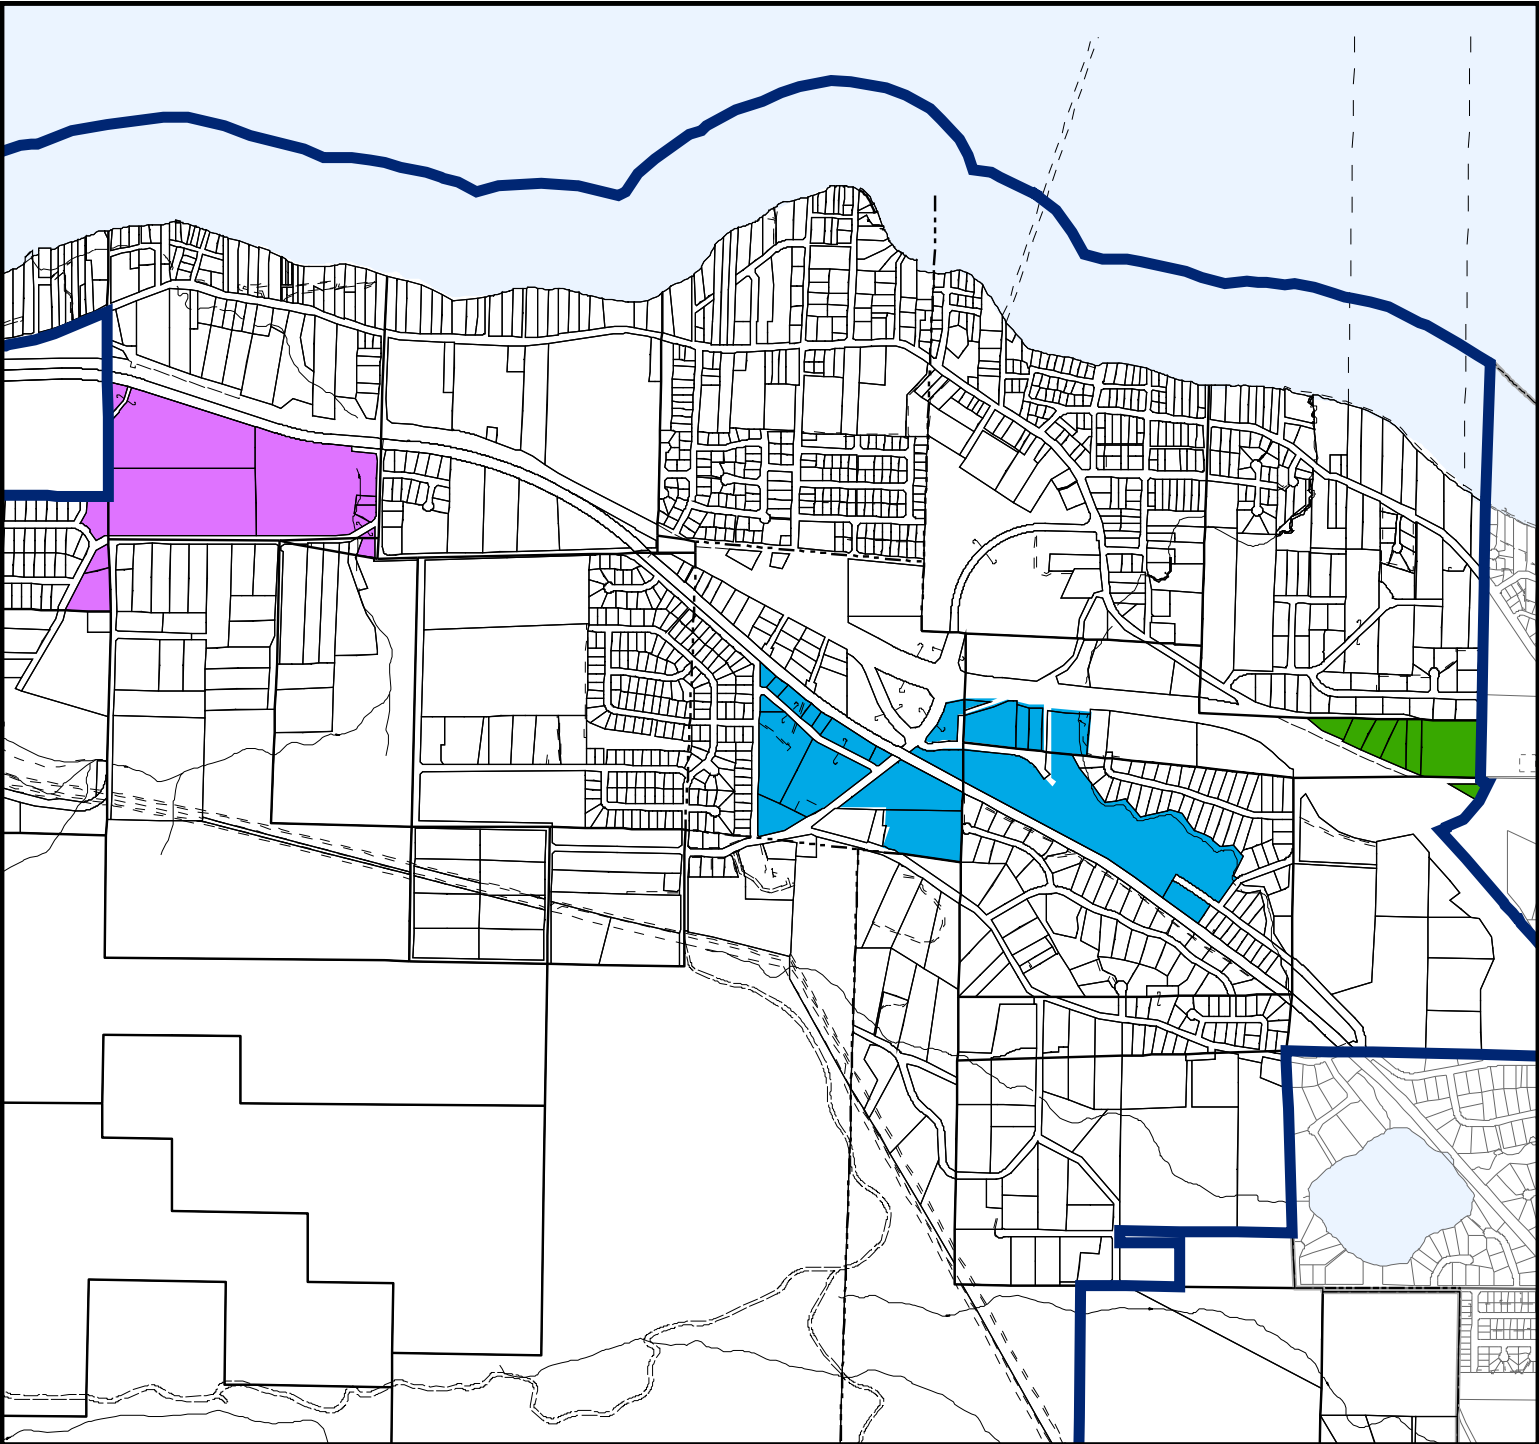

DISTRICT OF LANTZVILLE OFFICIAL COMMUNITY PLAN

MAP NO. 5B

Special Plan Areas

Legend

-  District of Lantzville Boundary
-  Upper Lantzville Superior Rd SPA
-  Upper Lantzville Ware Rd SPA
-  East Lantzville SPA

BYLAW NO. 50.XX, 2017

0 100 200 300 400 500
Meters